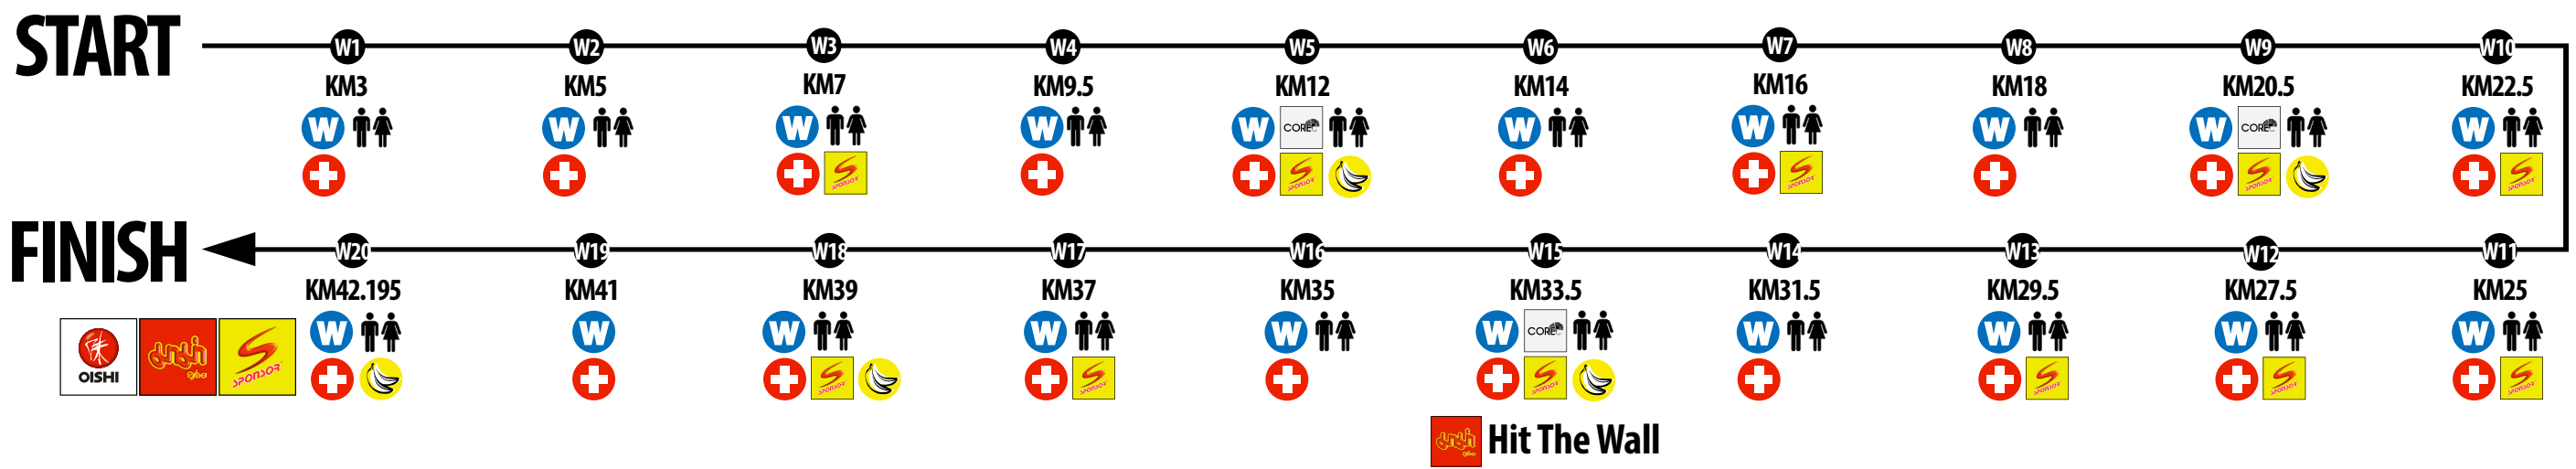

OFFICIAL 42K TITLE SPONSOR

**SAT MARATHON ROUTE**

→ RUNNING ROUTE    ① = KILOMETER MARKER

SUNDAY 29 NOV 2026    02:00-09:30AM

**WORLD CAPITAL MARATHON BANGKOK**