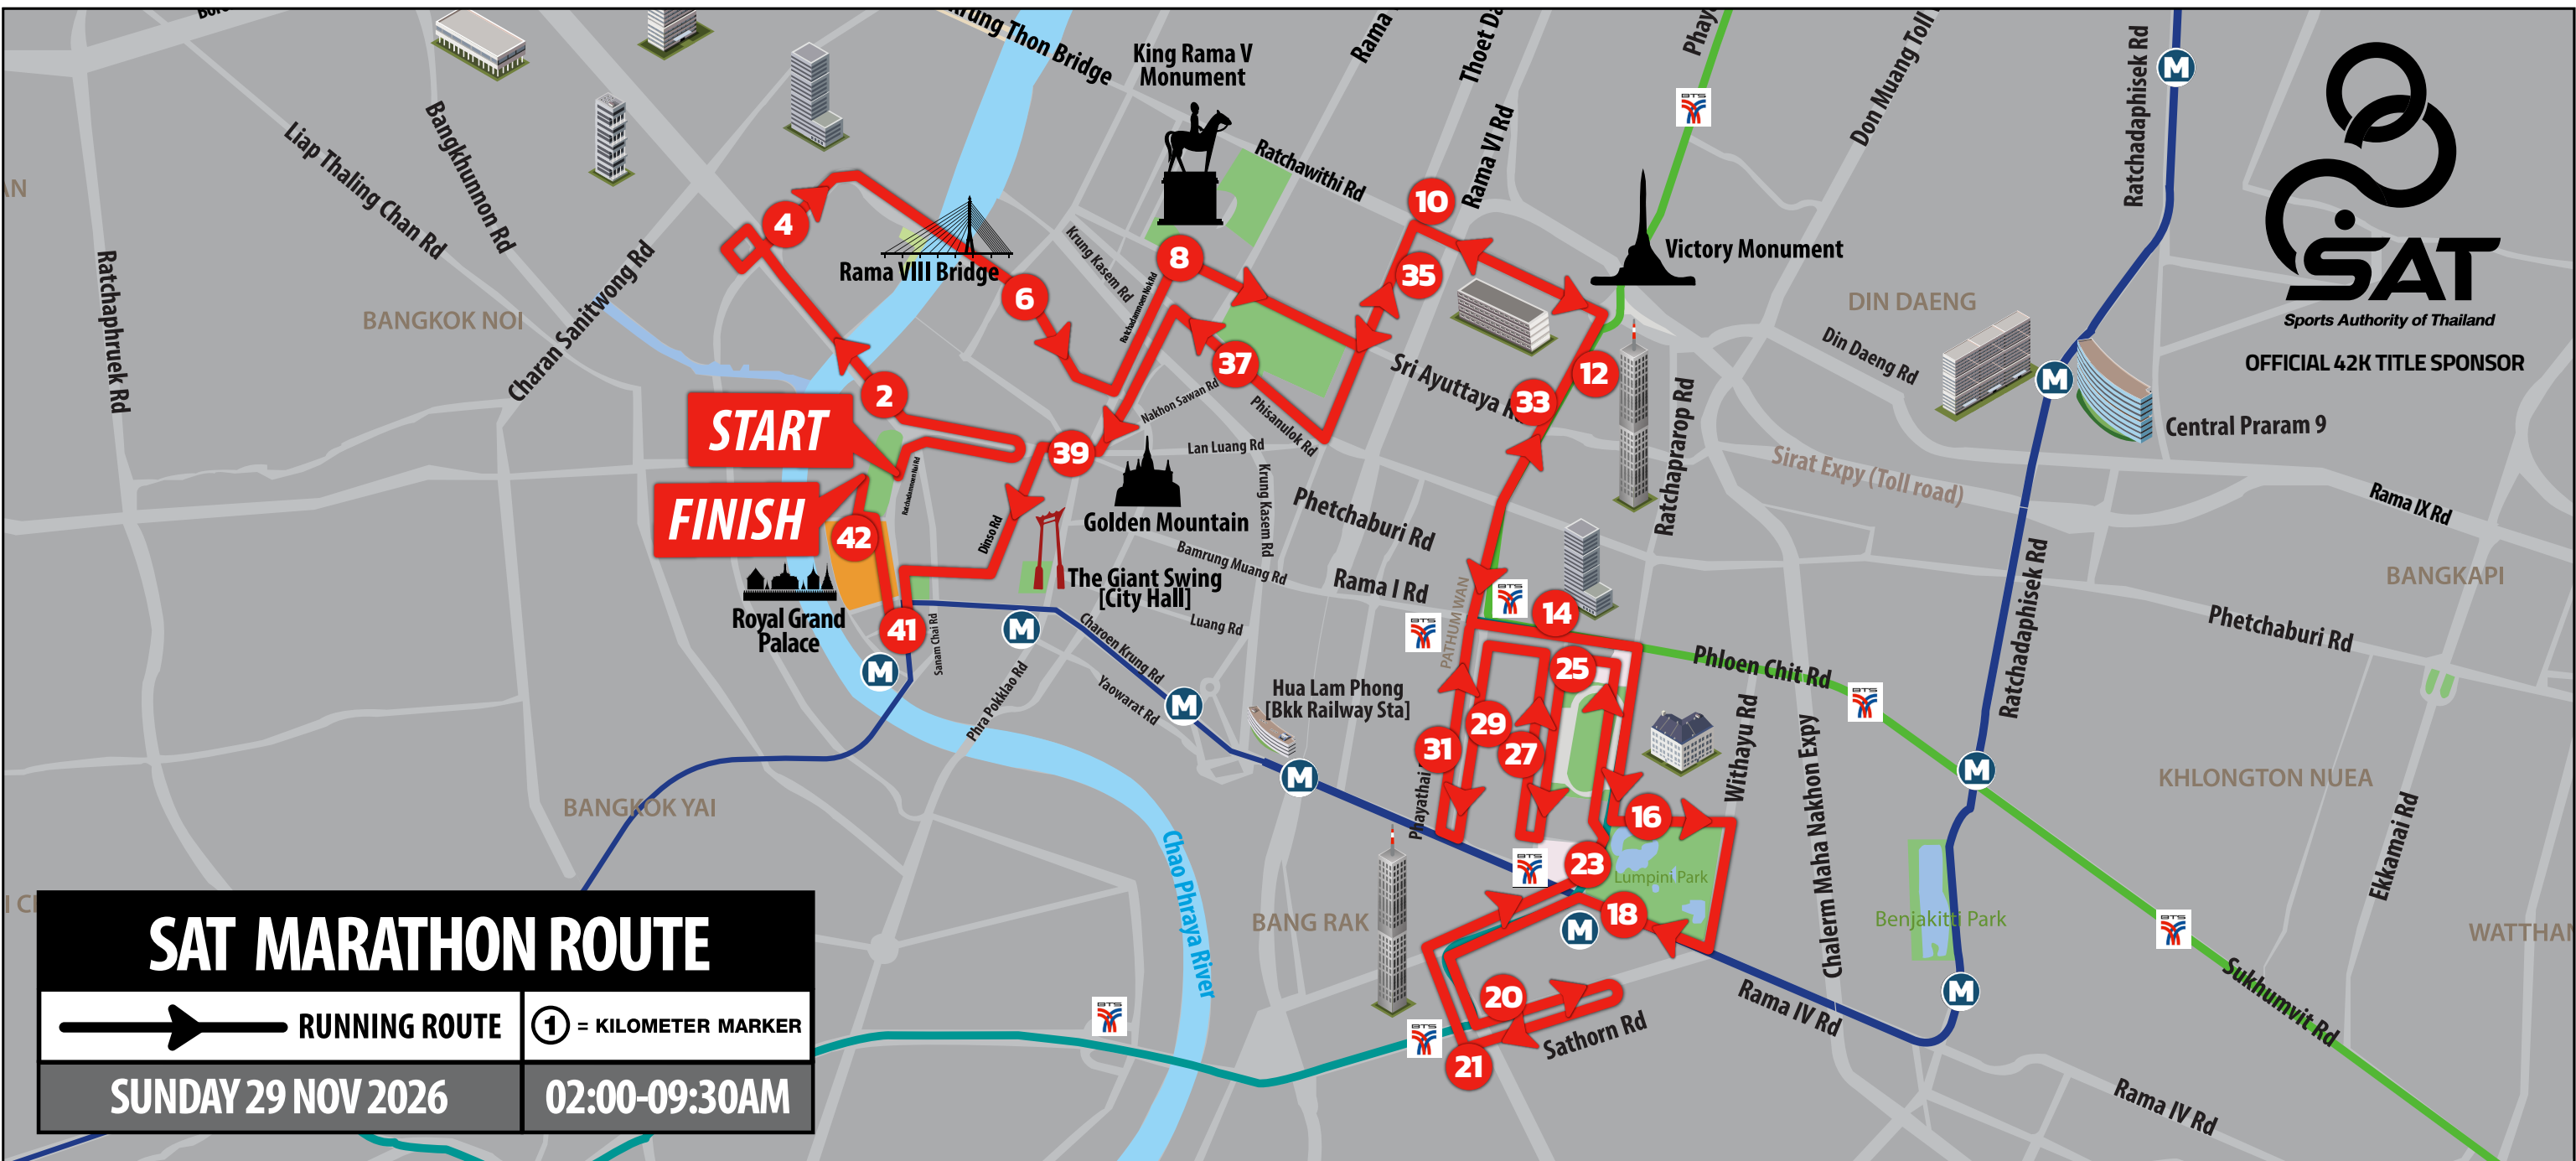

OFFICIAL 42K TITLE SPONSOR

**SAT MARATHON ROUTE**

→ RUNNING ROUTE    ① = KILOMETER MARKER

SUNDAY 29 NOV 2026    02:00-09:30AM

**WORLD CAPITAL MARATHON BANGKOK**