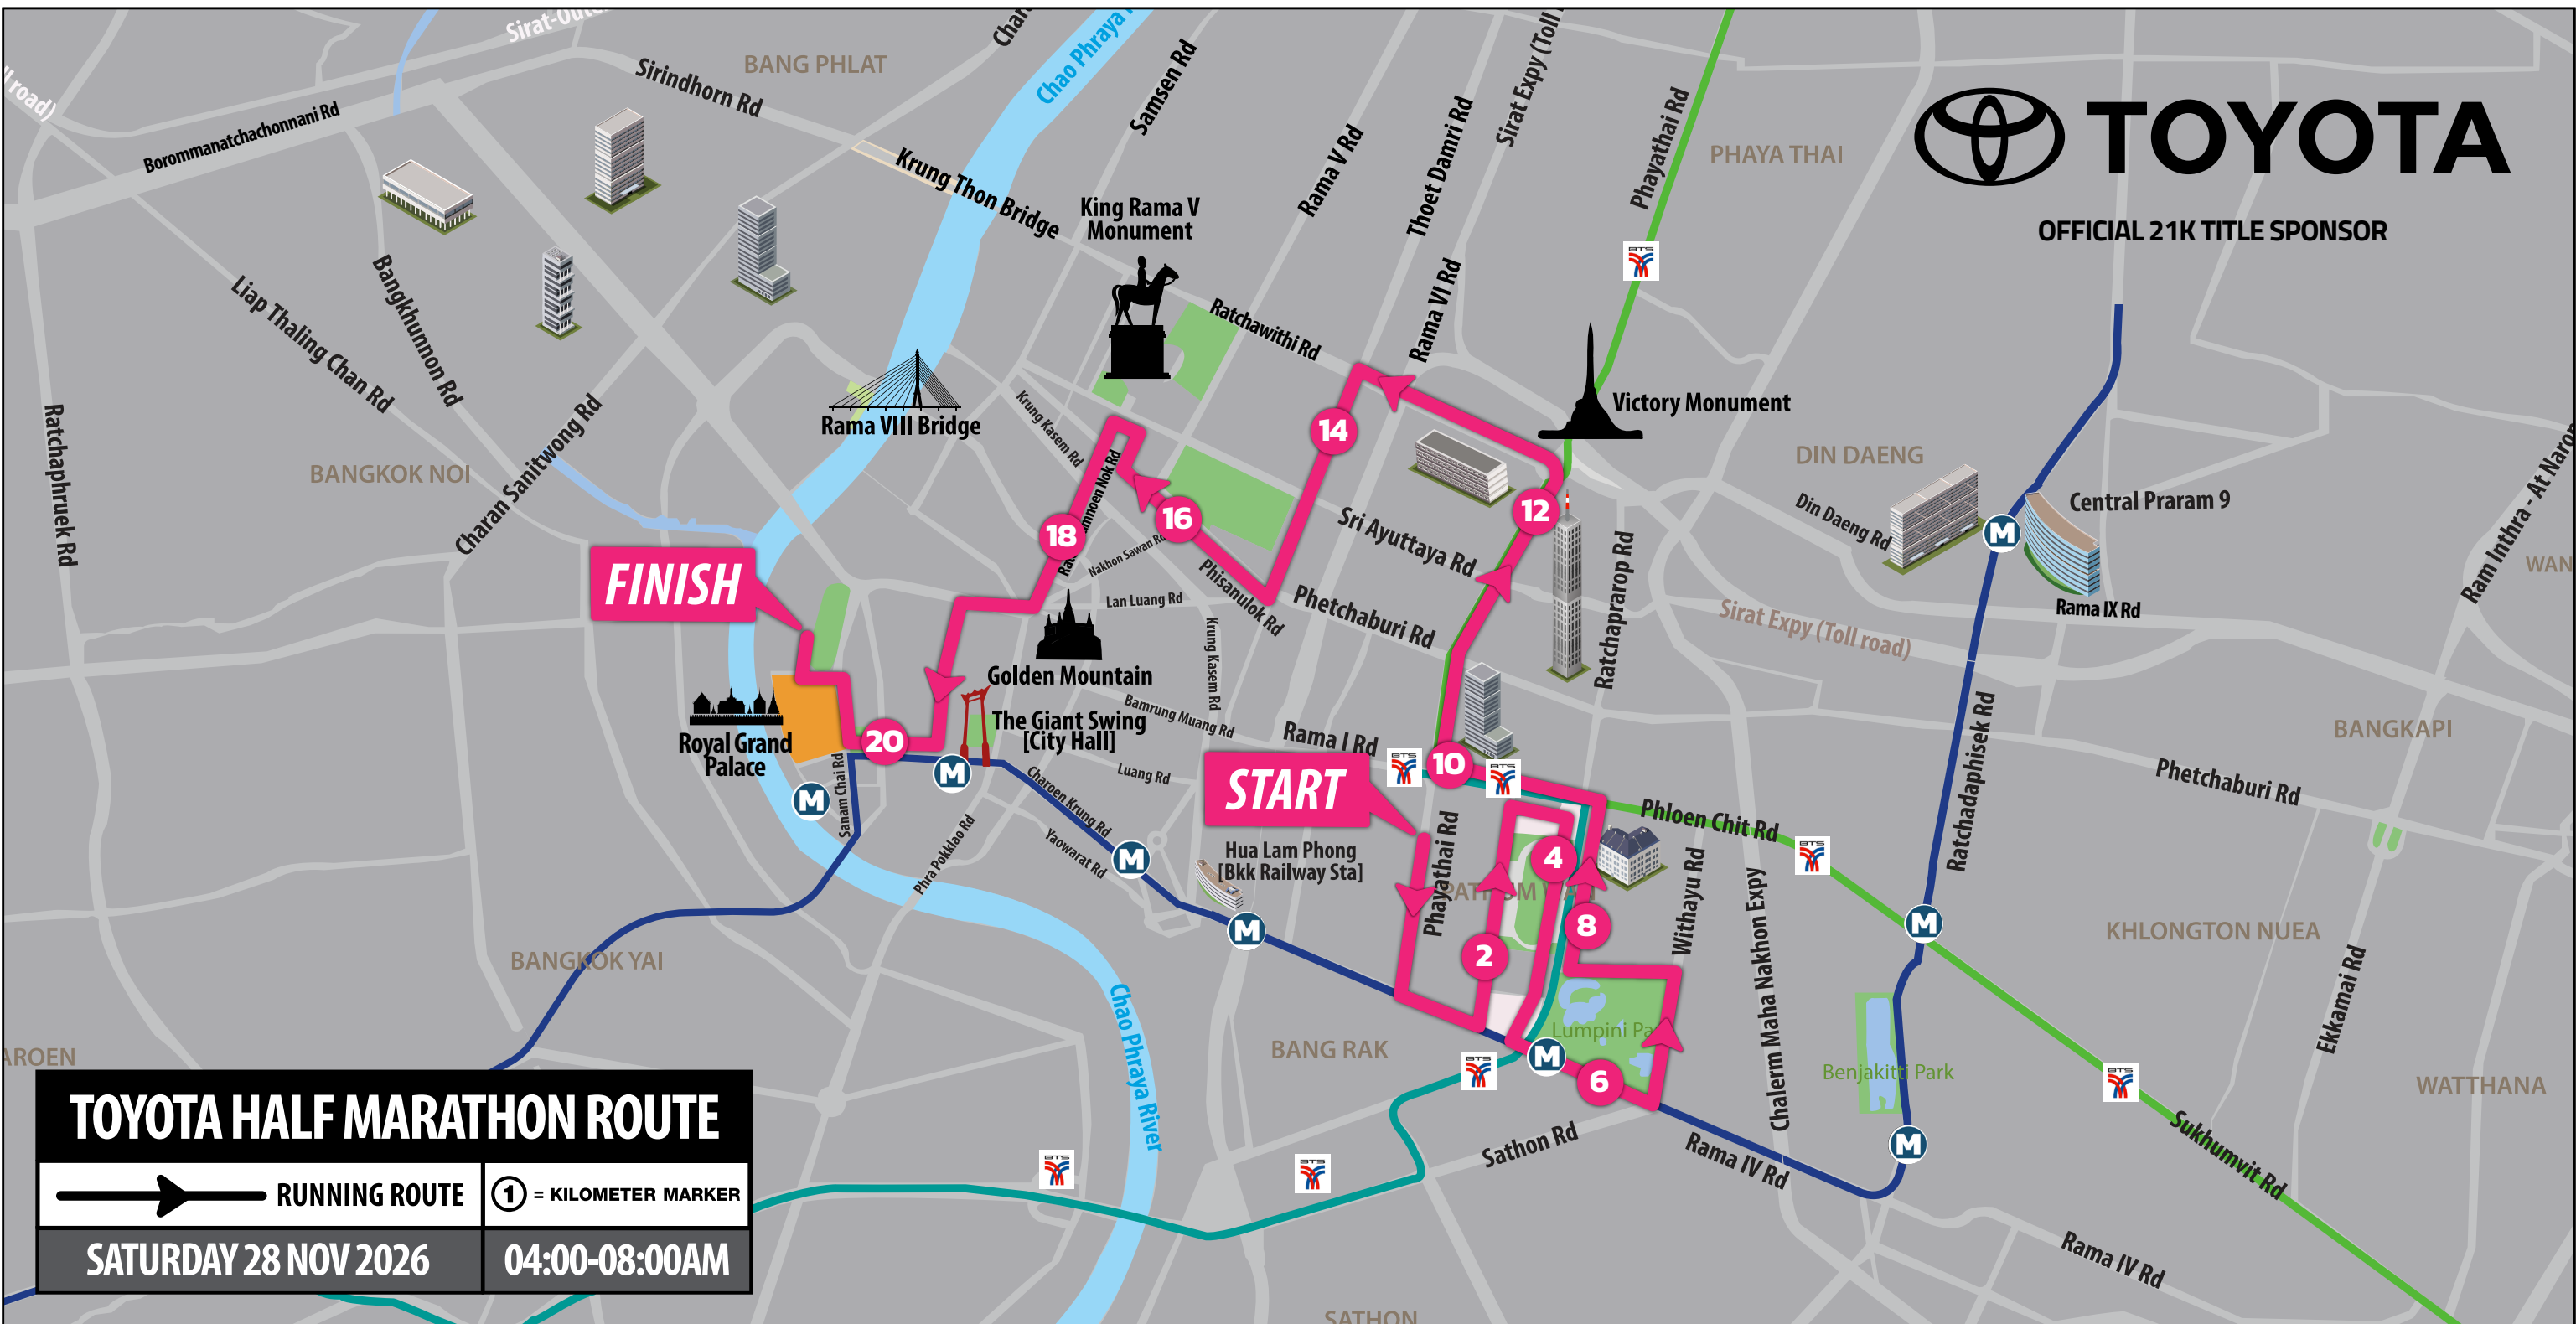

OFFICIAL 21K TITLE SPONSOR

**TOYOTA HALF MARATHON ROUTE**

➔ RUNNING ROUTE    ① = KILOMETER MARKER

**SATURDAY 28 NOV 2026**    **04:00-08:00AM**

**WORLD CAPITAL MARATHON BANGKOK**